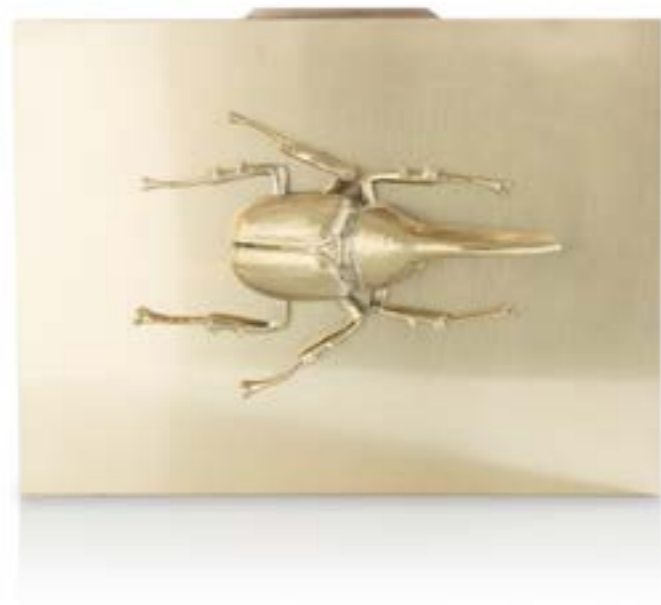

VICTORIA BED

L2-VT-FB-WD
H. 146 CM / 57,4"
W. 186 CM / 73,2"
D. 213 CM / 83,8"
WOOD AND FABRIC
BRASS FEET

ACCESSORIES

FLAMINGO

AC-FL-BR
 H. 48 CM / 18,8 "
 W. 23 CM / 9 "
 D. 16 CM / 6,2 "
 BRONZE

196

VENUE VASE

AC-VN-GL-BR
 H. 68 CM / 26,8 "
 DIAM. 20 CM / 7,9 "
 BRASS AND GLASS
 LED LIGHT WITH LITHIUM BATTERY
 WITH CAPACITY UP TO 7 HOURS

197

**SCARABEO**

AC-SC-BR
 H. 6 CM / 2,3"
 W. 18 CM / 7"
 D. 24 CM / 9,4"
 BRONZE

198

**RHINOCEROS BEETLE**

AC-RB-BR
 H. 3,5 CM / 1,3"
 W. 11 CM / 4,3"
 D. 17 CM / 6,6"
 BRONZE

199

SECRET BOX BIG

AC-SB-BR-L
 H. 6 CM / 2,3"
 W. 23 CM / 9"
 D. 18 CM / 7"
 BRASS AND VELVET

SECRET BOX SMALL

AC-SB-BR-S
 H. 5,5 CM / 2,1"
 W. 16,5 CM / 6,4"
 D. 14,5 CM / 5,7"
 BRASS AND VELVET