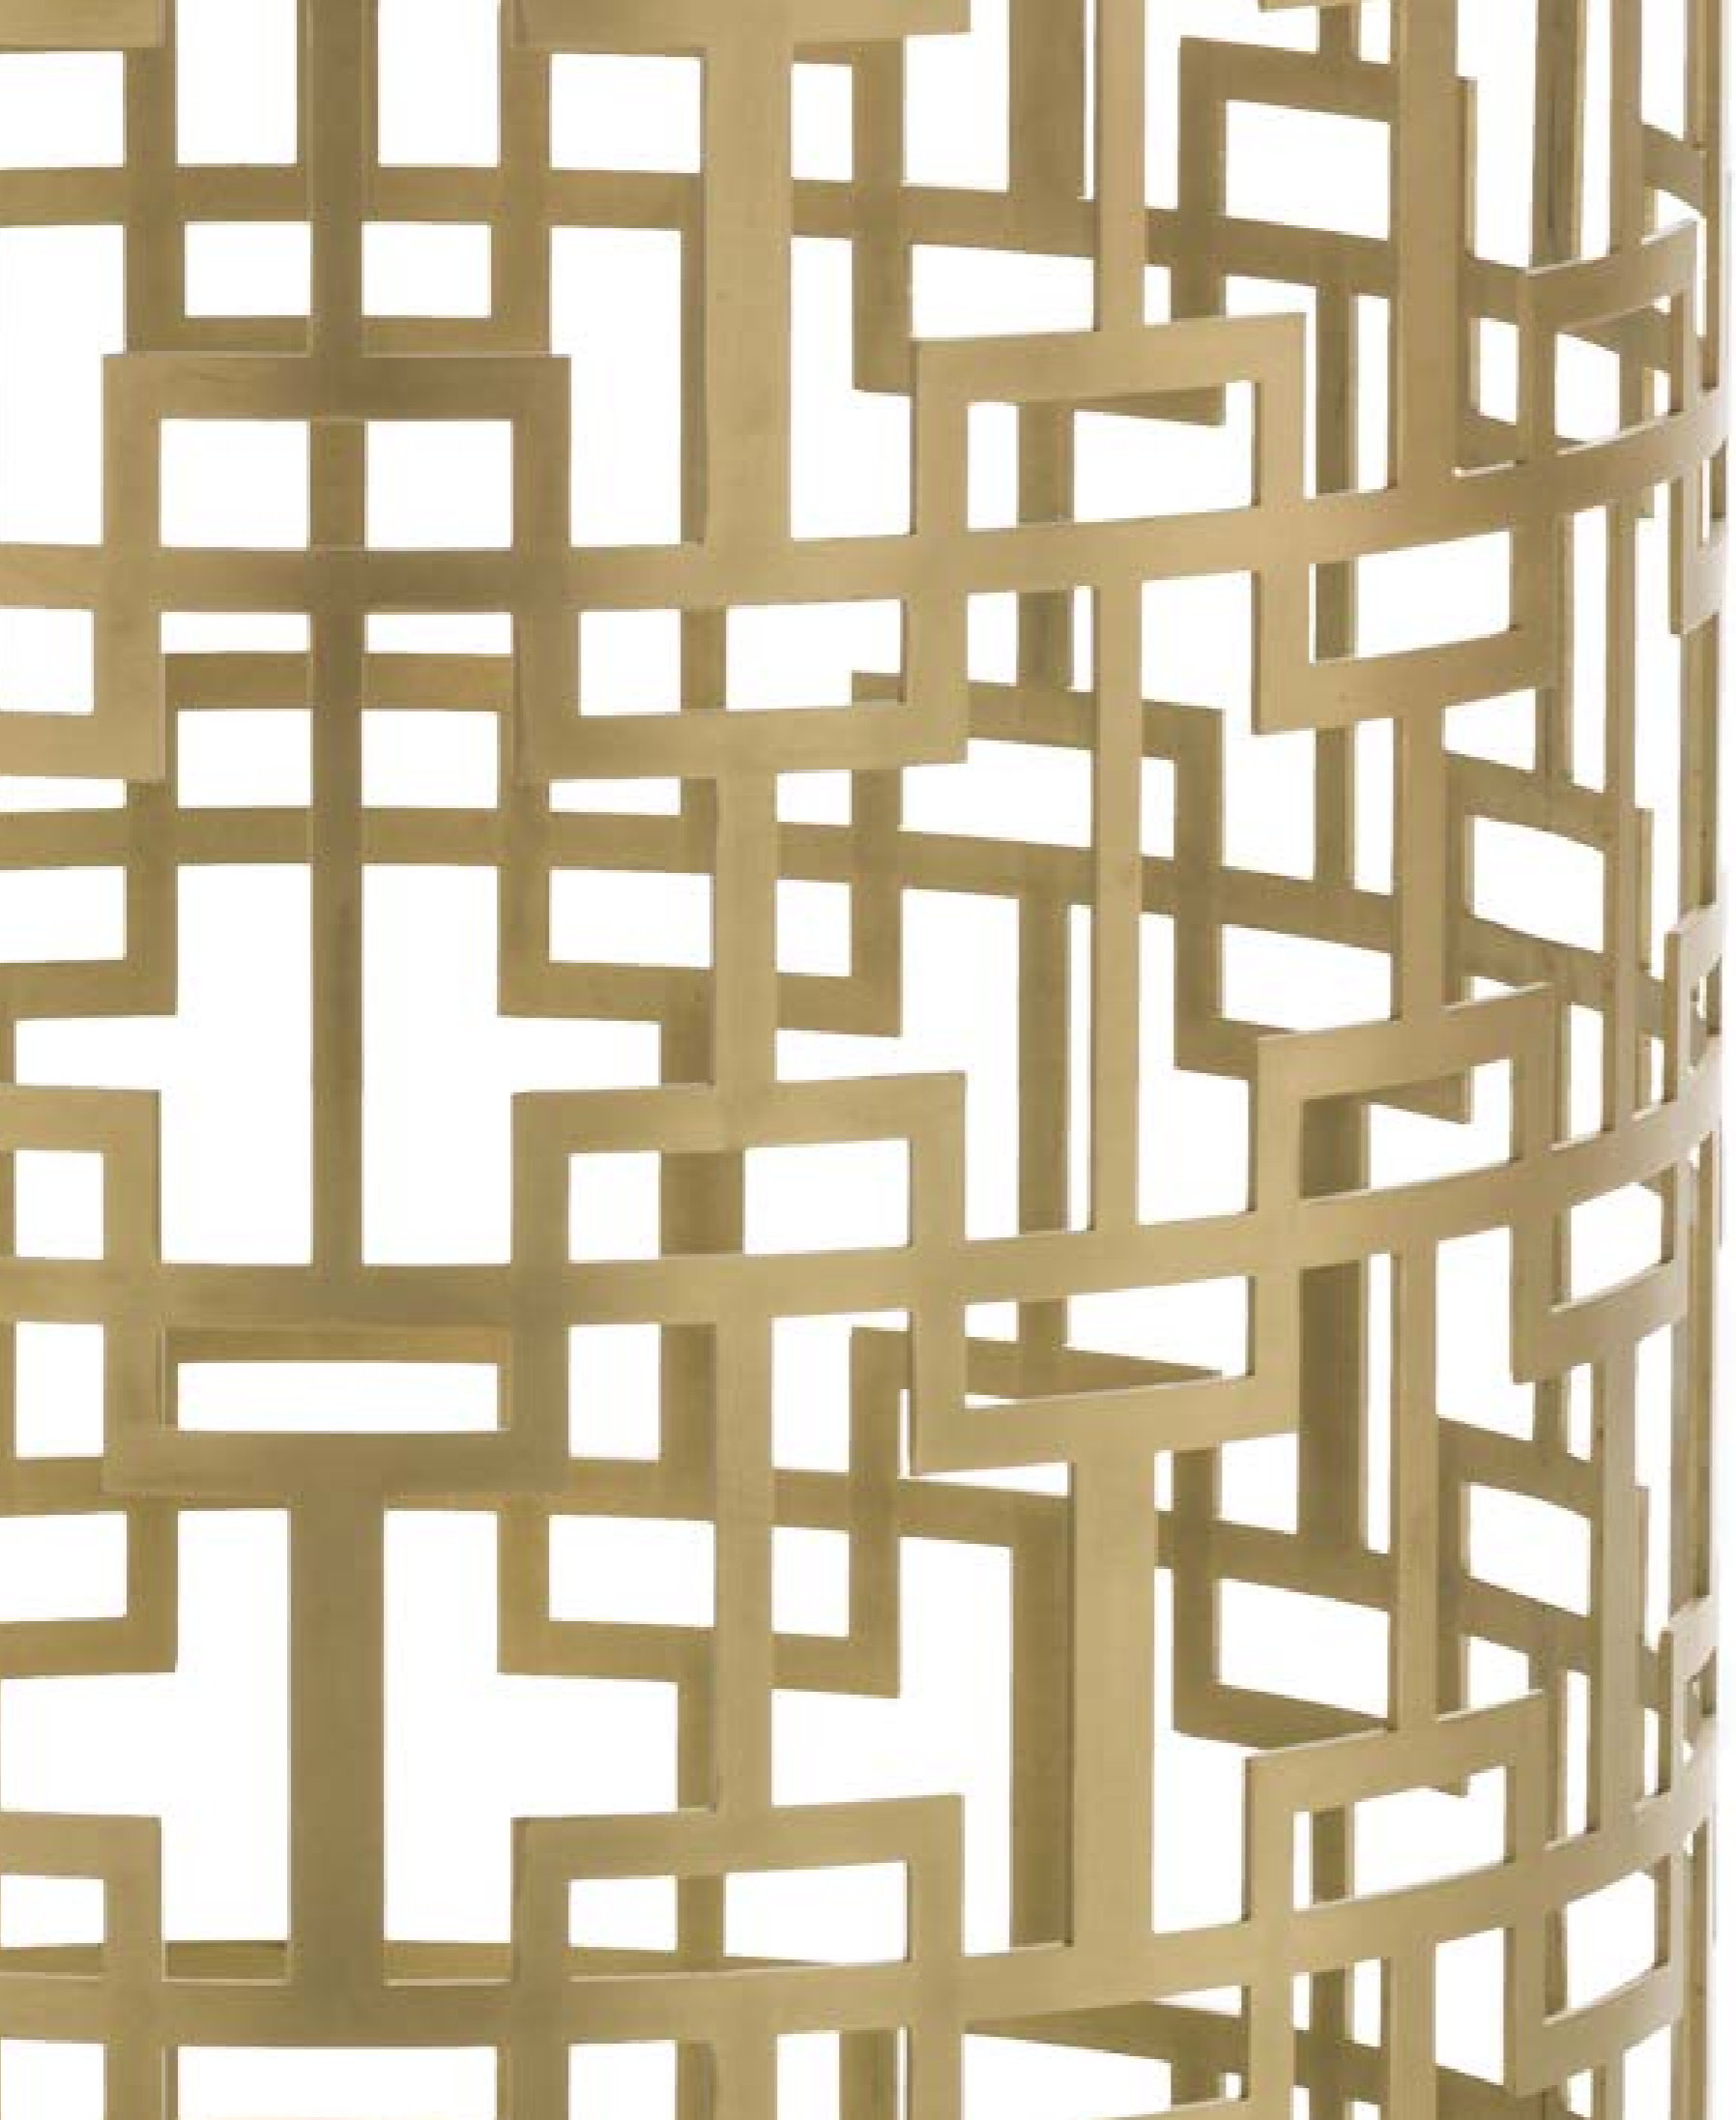

MAZE

T2-MZ
H. 80 CM
Ø100 CM
METAL STRU
BLACK MARB
F006 NATURAL BRASS W/LA